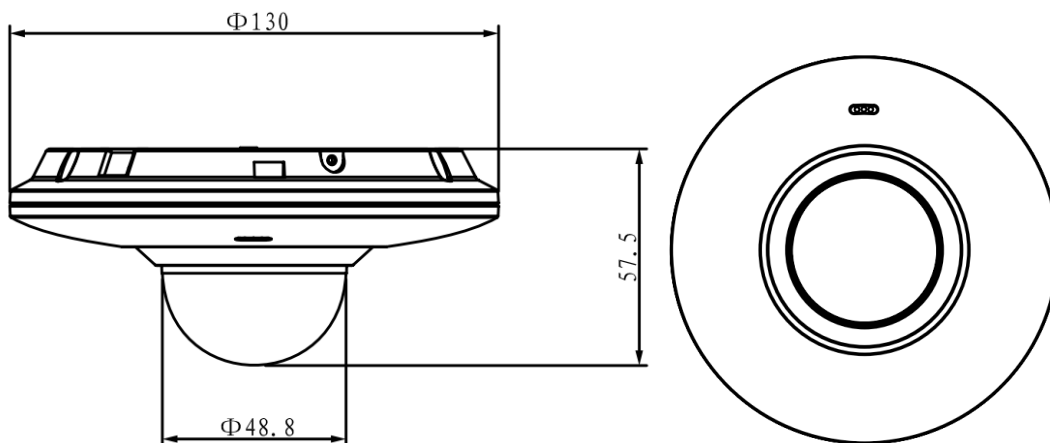

DH-IPC-HDB4100F-PT

Technical Specifications

Model	DH-IPC-HDB4100F-PT	
Camera		
Image Sensor	1/3" 1.3Megapixel progressive scan CMOS	
Effective Pixels	1280(H)x960(V)	
Scanning System	Progressive	
Electronic Shutter Speed	Auto/Manual 1/3(4)~1/10000	
Min. Illumination	0.01Lux/F1.2(color)	
S/N Ratio	More than 50db	
Video Output	N/A	
Camera Features		
Max. IR LEDs Length	N/A	
Day/Night	Auto(Electronic)/Color/B/W	
Backlight Compensation	Off/BLC/HLC/DWDR	
White Balance	Auto/Manual	
Gain Control	Auto/Manual	
Noise Reduction	3D	
Privacy Masking	Up to 4 areas	
Digital Zoom	3x	
Lens		
Focal Length	3.6mm	
Max Aperture	F1.2	
Focus Control	Manual	
Angle of View	H:70°	
Lens Type	Fixed lens	
Mount Type	Board-in Type	
PT		
Pan/ Tilt Range	Pan: 0°~±180°; Tilt: 0°~90°	
Preset Speed	100°/s	
Preset	25	
Video		
Compression	H.264/ MJPEG	
Resolution	1.3M(1280x960)/720P(1280x720) / D1(704x576/704x480) /CIF(352x288/352x240)	
Frame Rate	Main Stream	1.3M/720P(1 ~ 25/30fps)
	Sub Stream	D1/CIF(1 ~ 25/30fps)
Bit Rate	H.264: 32K ~ 8192Kbps	
Audio		
Compression	G.711a/G.711u/PCM	
Interface	Bulit-in Mic	
Network		
Ethernet	RJ-45 (10/100Base-T)	
Wi-Fi	N/A	

Dimensions (mm)

DH-IPC-HDB4100F-PT

Dahua Technology Co., Ltd.

1199 BinAn Road, Binjiang District, Hangzhou, China

Tel: +86-571-87688883

Fax: +86-571-87688815

Email: overseas@dahuatech.com

www.dahuatechsecurity.com